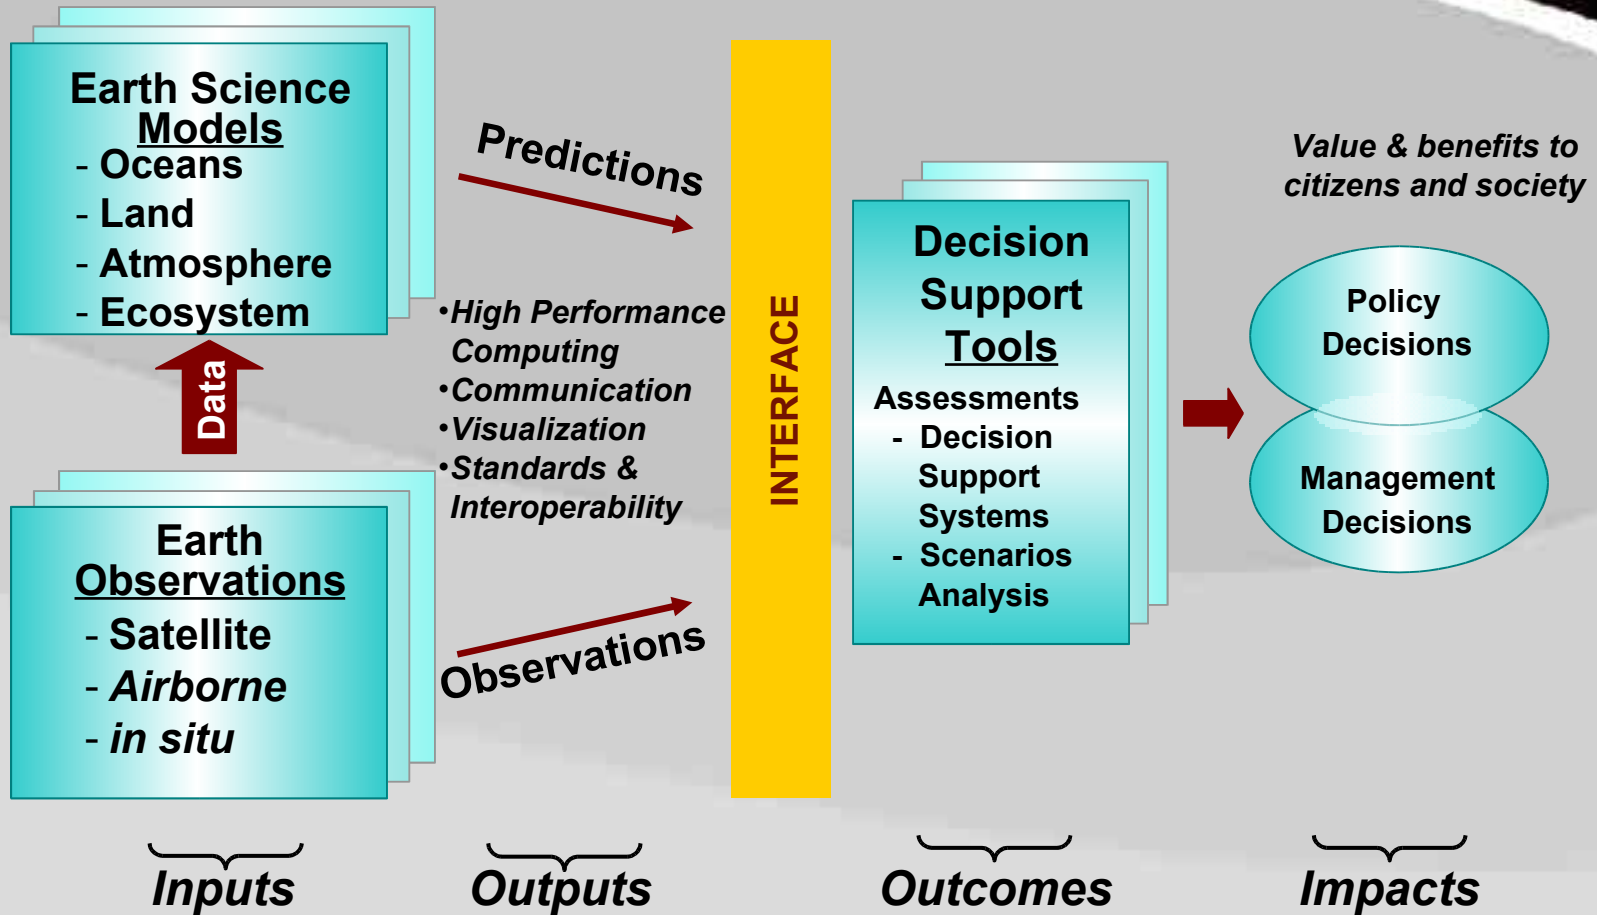

NASA Science Mission Directorate

Decision Support for Earth Science Applications

*John L. Schnase
NASA Goddard Space Flight Center*

NASA Applications Program

Decision Support Systems

Aviation Safety: AWIN

CCRI: Carbon Management DSS

Energy Forecasting: NREL DSS

Public Health: RSVP

Homeland Security: OHS Situation Center

Disaster Preparedness: HAZUS

Decision Support Systems

Coastal Management:
HAB Forecast

Water Management:
AWARDS

Invasive Species:
ISFS

Ecological Forecasting:
The SERVIR Project

Agricultural:
FAS Forecast

Air Quality:
CMAQ/Models-3